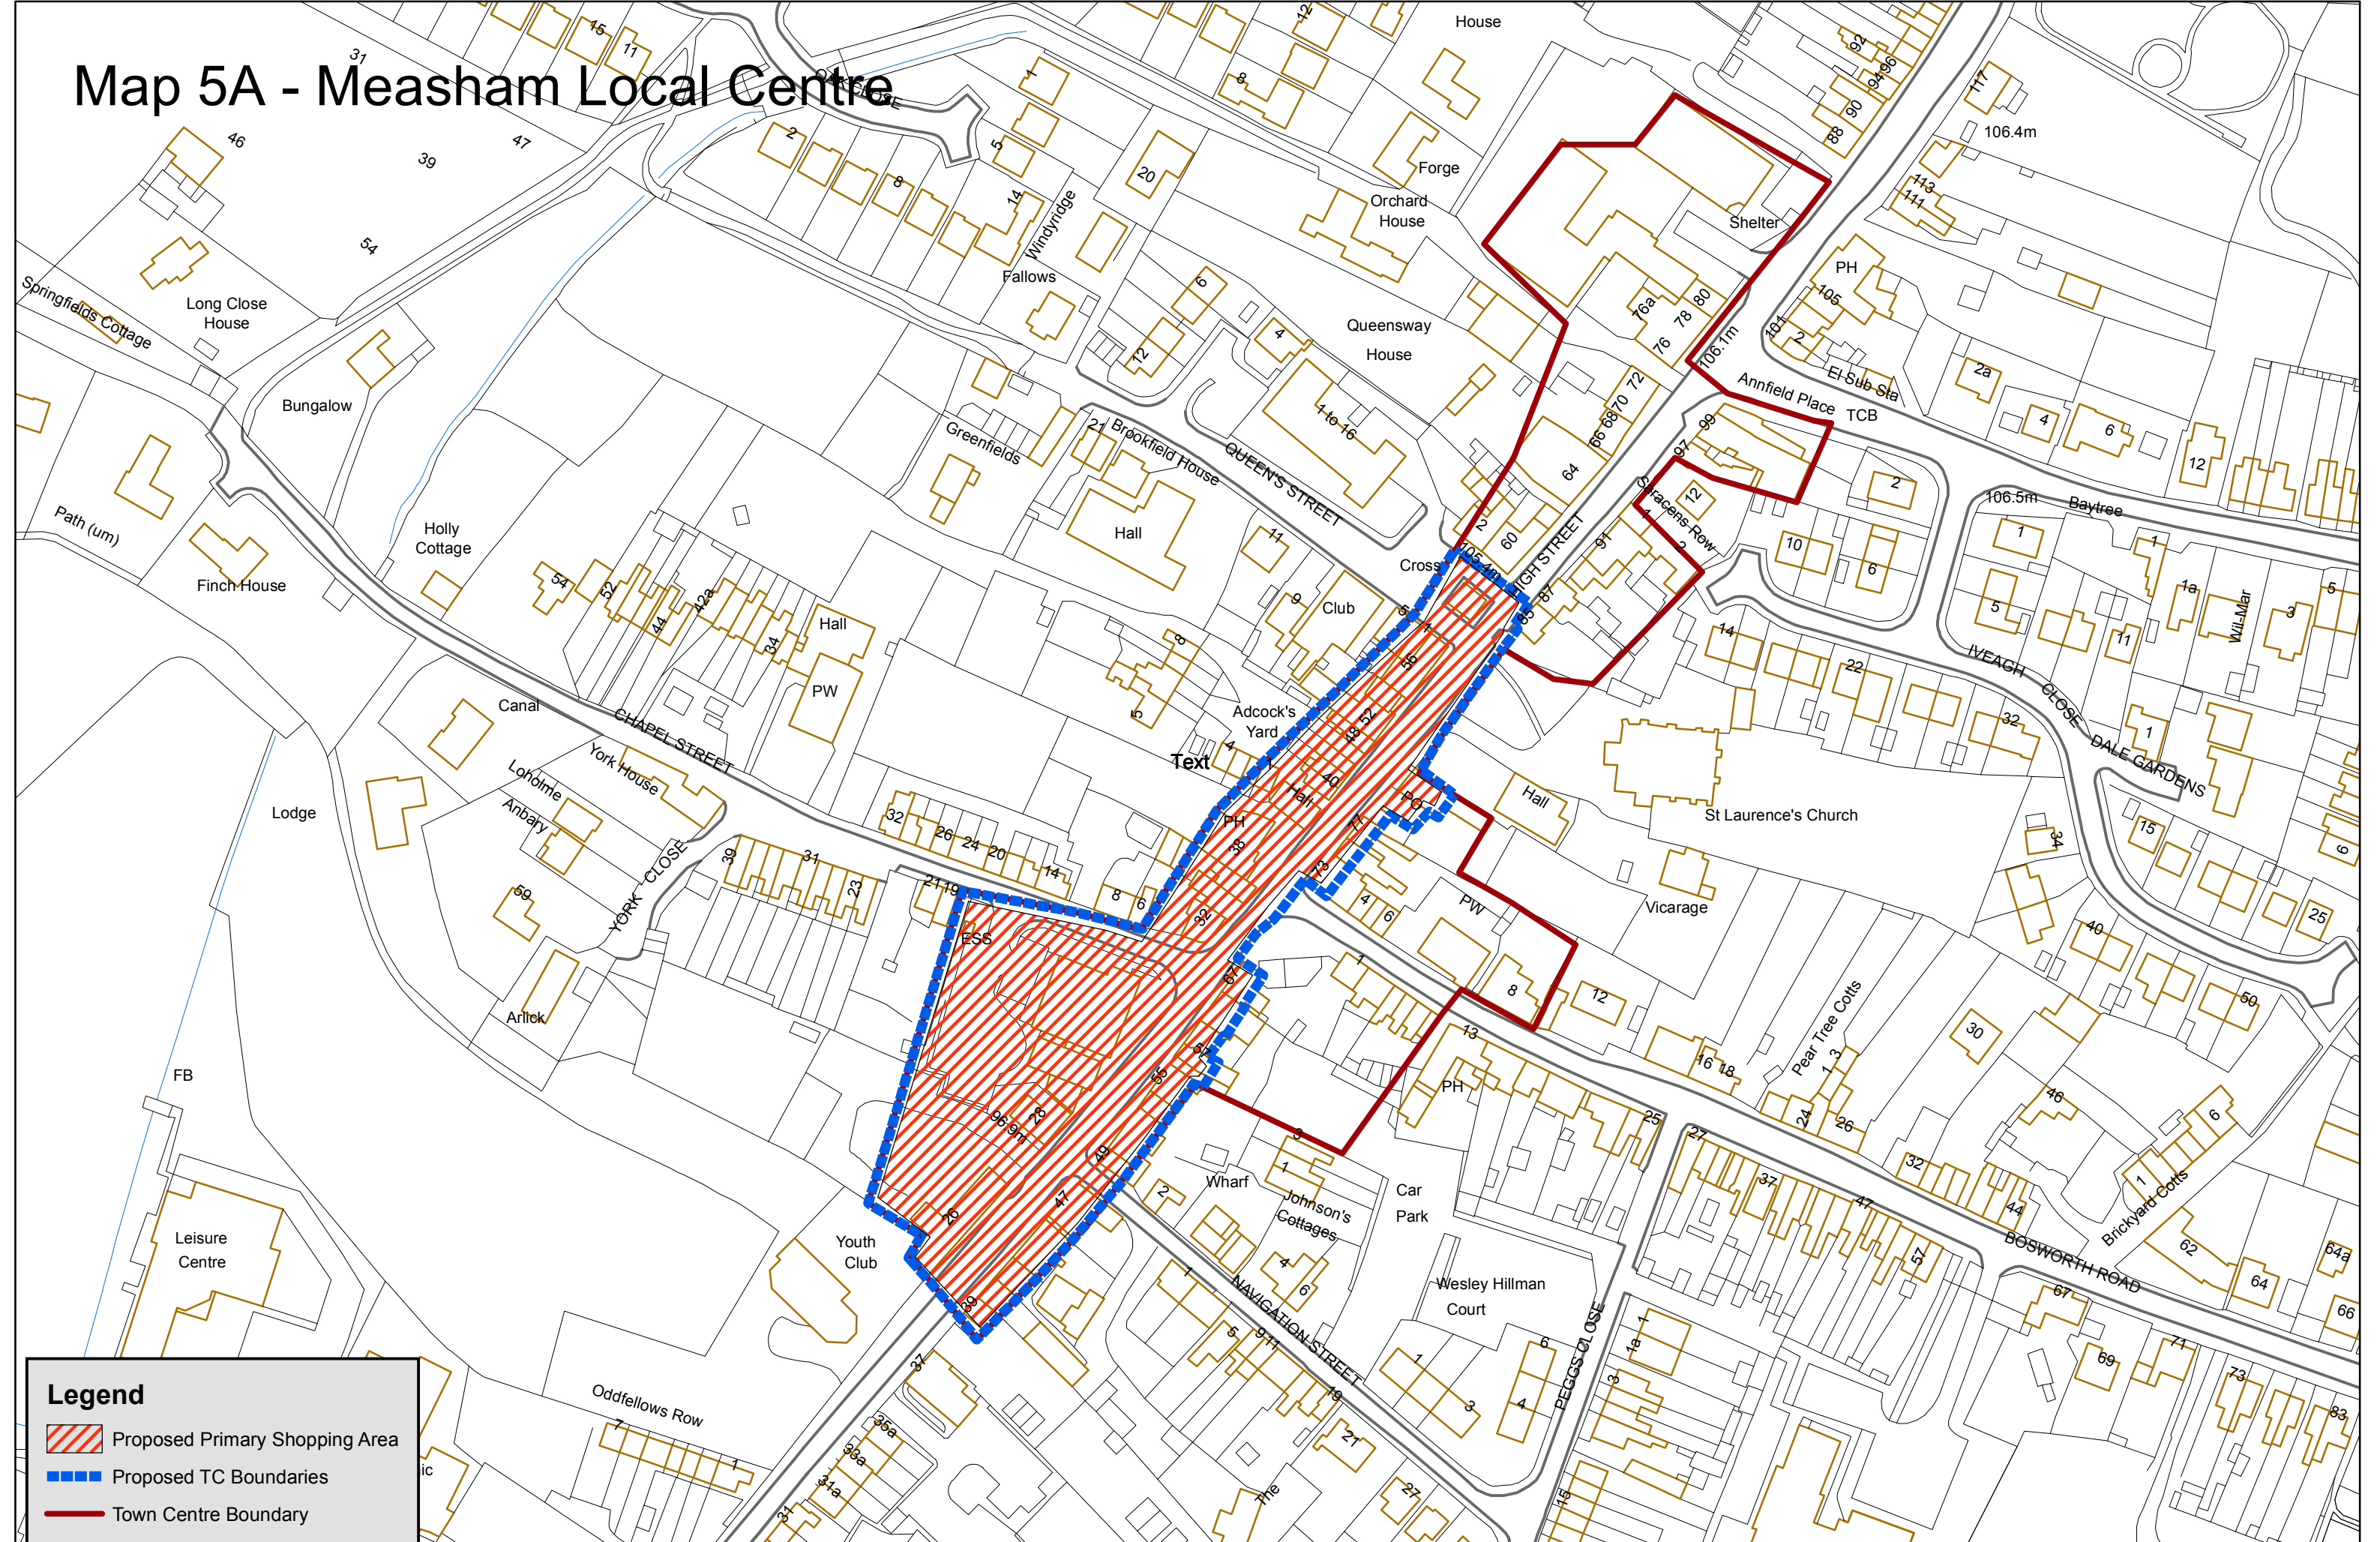

Map 5A - Measham Local Centre

Legend

-  Proposed Primary Shopping Area
-  Proposed TC Boundaries
-  Town Centre Boundary

 048 16 24 32
 Meters

Planning Policy & Business Focus Team
 North West Leicestershire District Council

Reproduction from Ordnance 1:1250 mapping with permission of the Controller of HMSO
 Crown Copyright. Unauthorised reproduction infringes Crown Copyright and may lead to
 prosecution or civil proceedings Licence No: 100019329